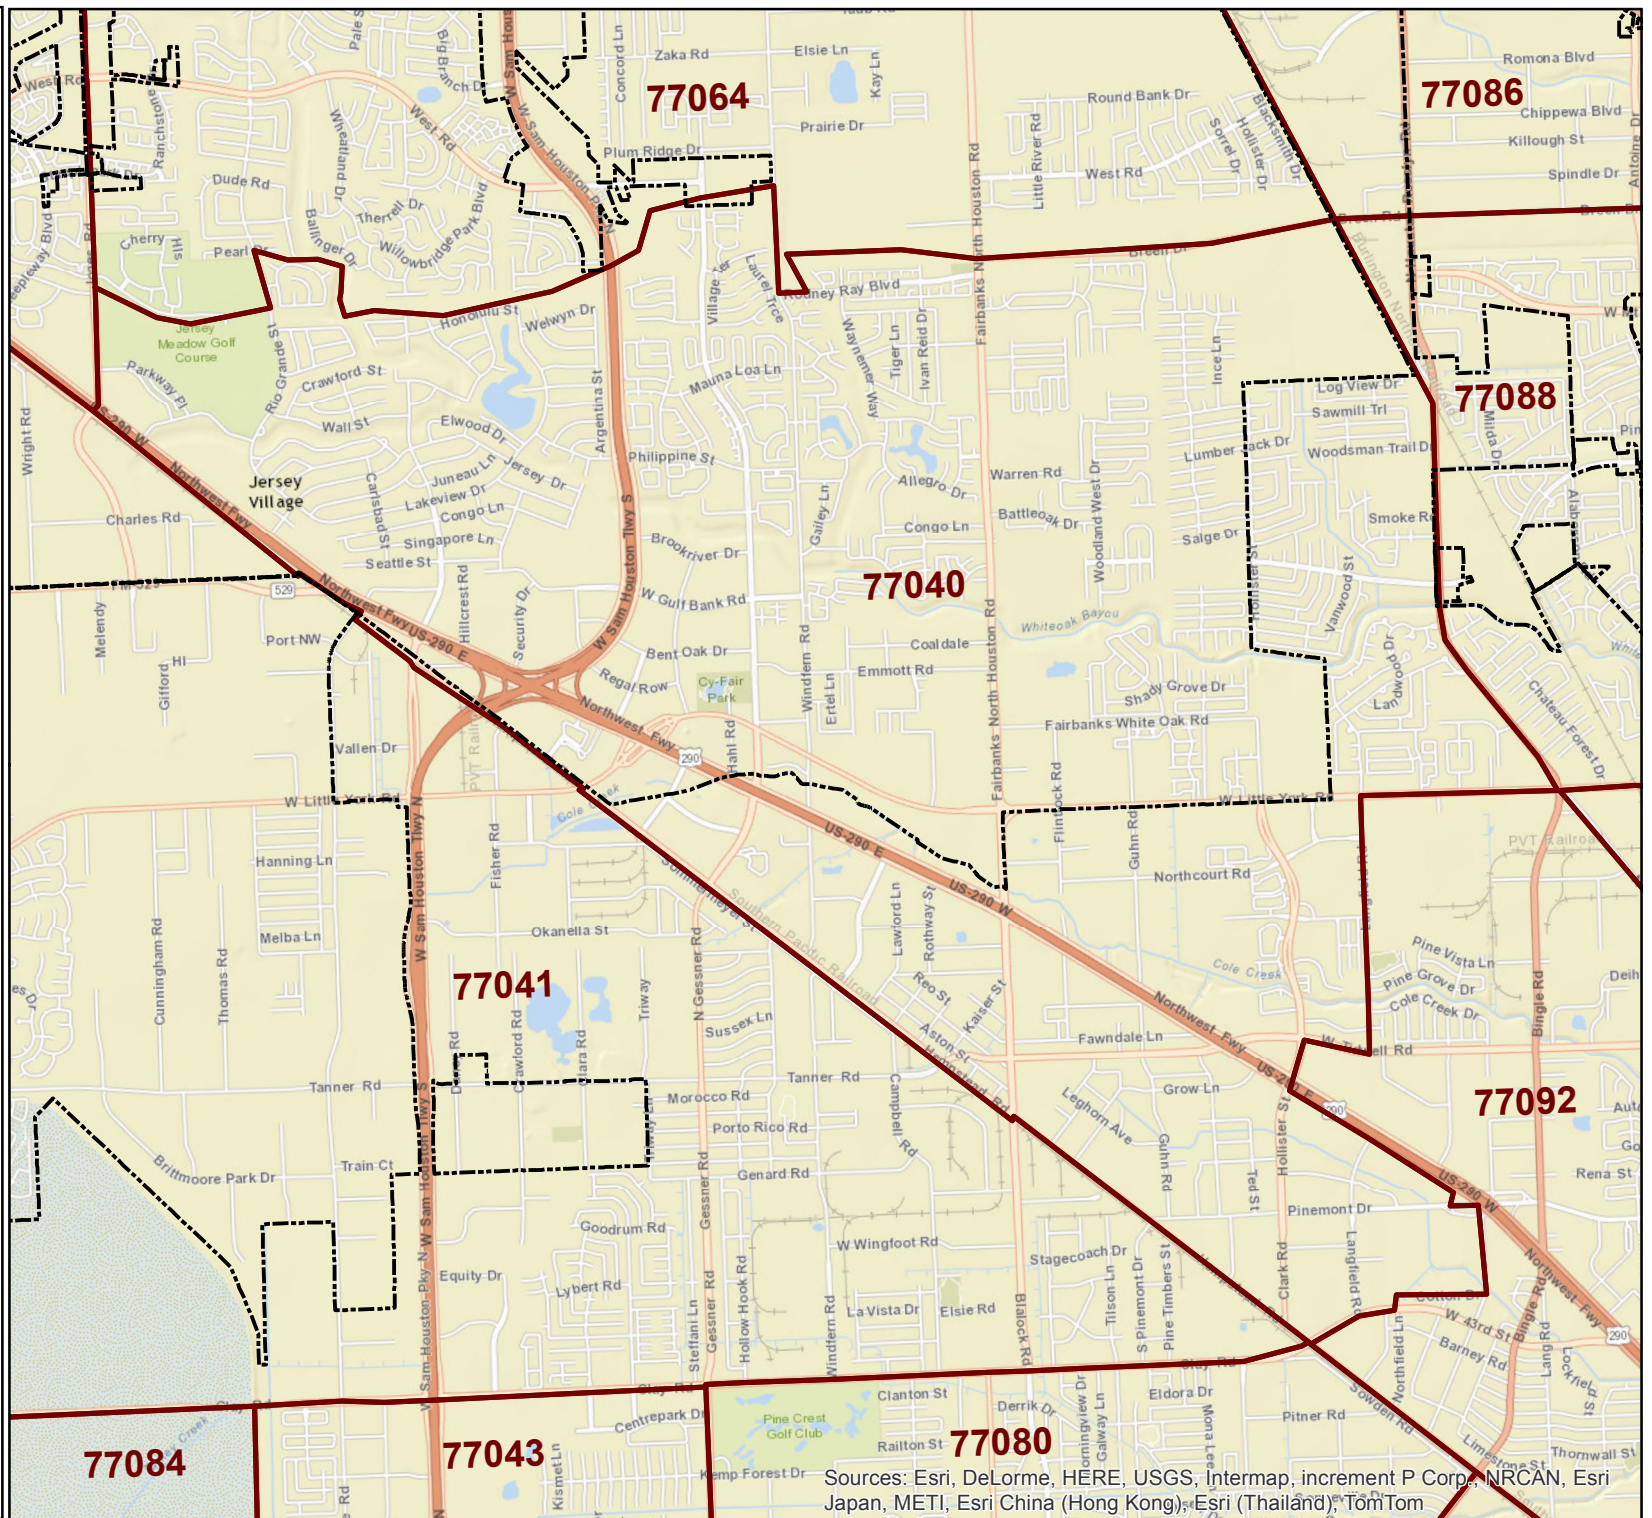

City of Houston ZIP Code 77040

-  City of Houston Limits
-  ZIP Code Boundary

Source: COHGIS Database
ESRI
Date: Nov 2014
Reference: PJ17796_77040

0 1,025,2050 4,100
Feet

This map is made available for reference purposes only and should not be substituted for a survey product. The City of Houston will not accept liability of any kind in conjunction with its use.

**PLANNING &
DEVELOPMENT
DEPARTMENT**

Sources: Esri, DeLorme, HERE, USGS, Intermap, increment P Corp., NRCAN, Esri Japan, METI, Esri China (Hong Kong), Esri (Thailand), TomTom