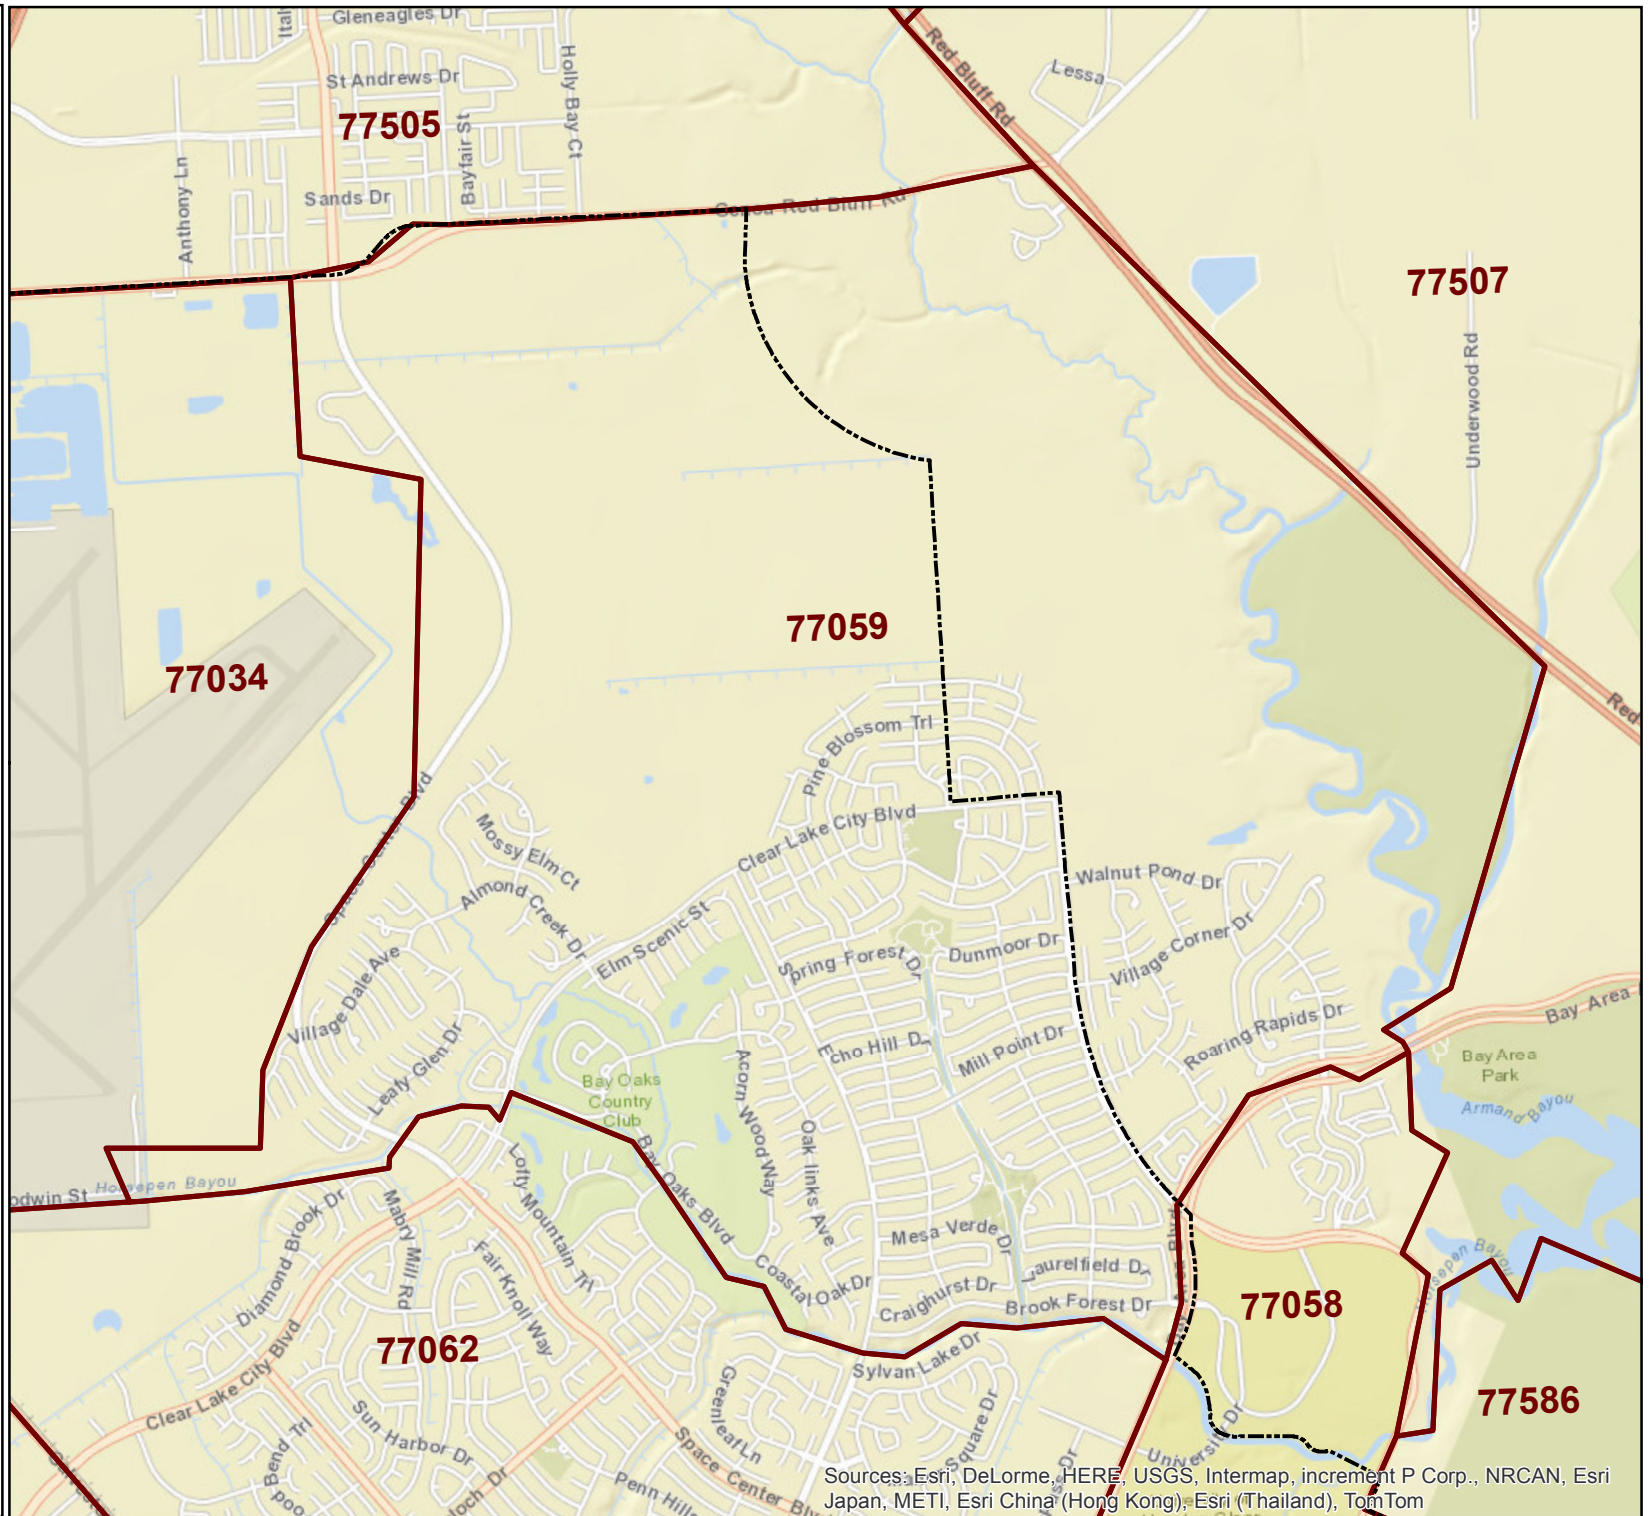

City of Houston ZIP Code 77059

-  City of Houston Limits
-  ZIP Code Boundary

Source: COHGIS Database
ESRI
Date: Nov 2014
Reference: PJ17796_77059

0 750 1,500 3,000
Feet

This map is made available for reference purposes only and should not be substituted for a survey product. The City of Houston will not accept liability of any kind in conjunction with its use.

**PLANNING &
DEVELOPMENT
DEPARTMENT**

Sources: Esri, DeLorme, HERE, USGS, Intermap, increment P Corp., NRCAN, Esri Japan, METI, Esri China (Hong Kong), Esri (Thailand), TomTom