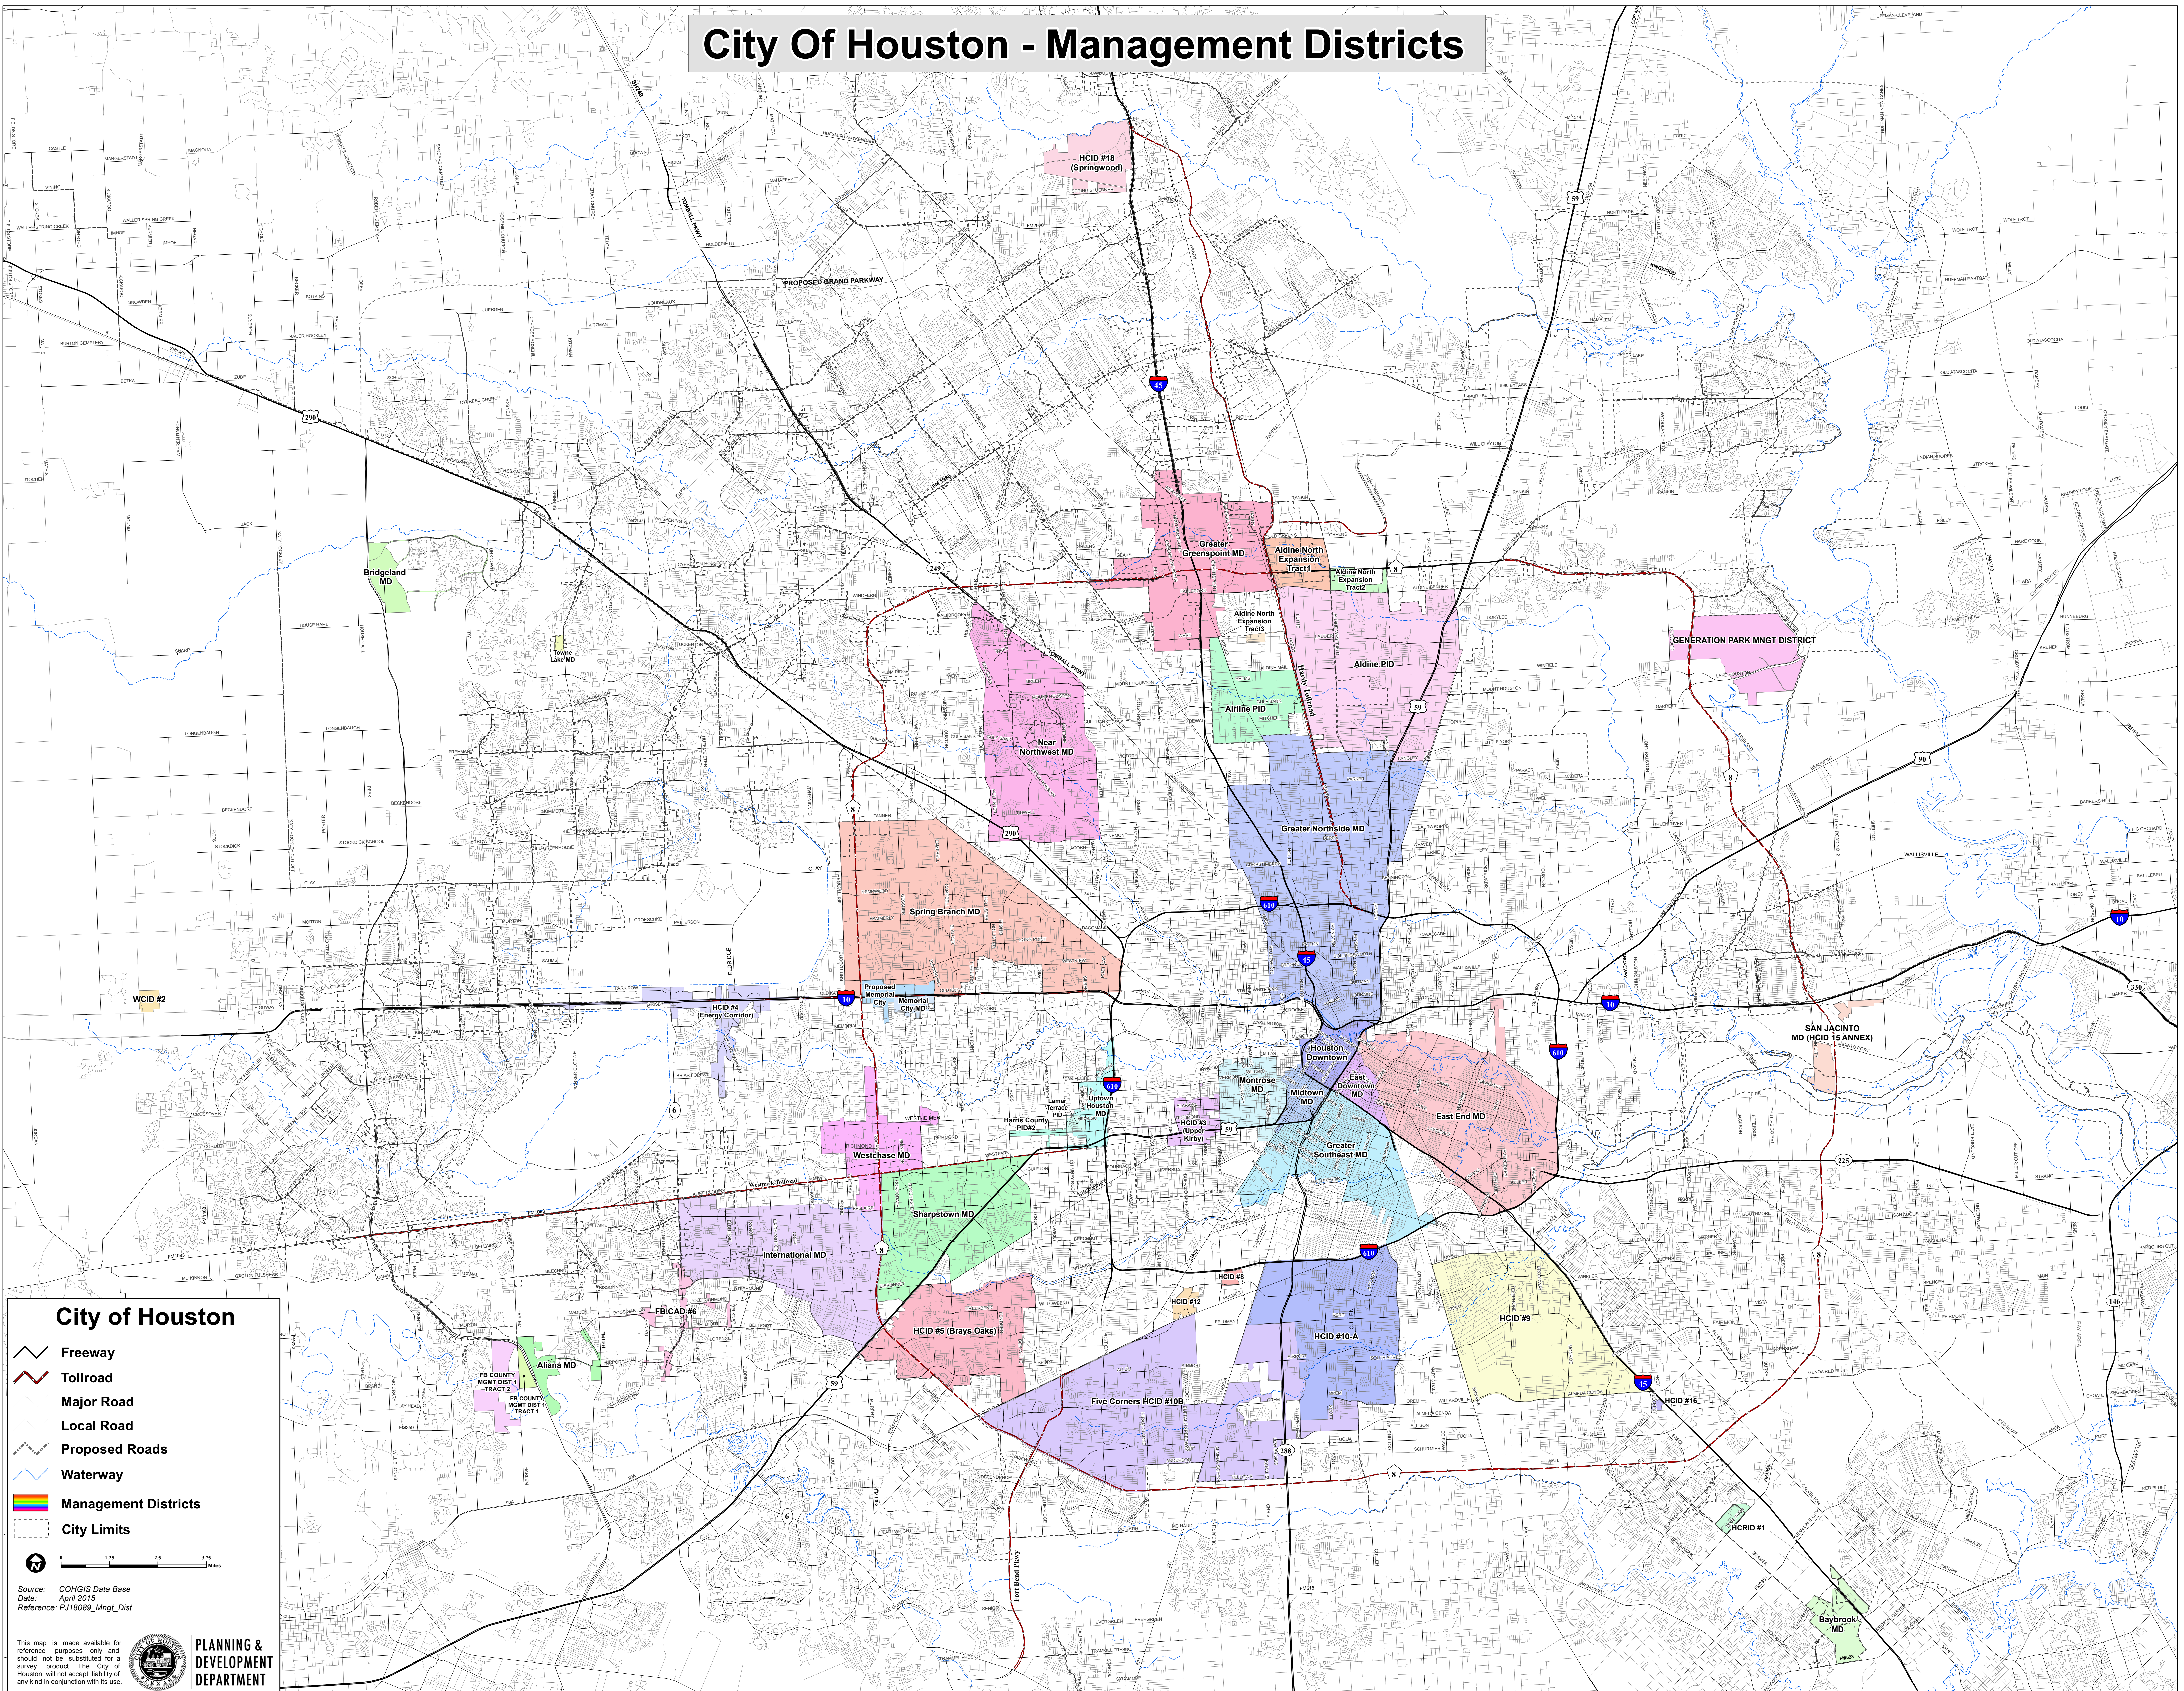

# City Of Houston - Management Districts

**City of Houston**

- Freeway
- Tollroad
- Major Road
- Local Road
- Proposed Roads
- Waterway
- Management Districts
- City Limits

Source: COHGIS Data Base  
 Date: April 2015  
 Reference: PJ18089\_Mngt\_Dist

This map is made available for reference purposes only and should not be substituted for a survey product. The City of Houston will not accept liability of any kind in conjunction with its use.

**PLANNING & DEVELOPMENT DEPARTMENT**